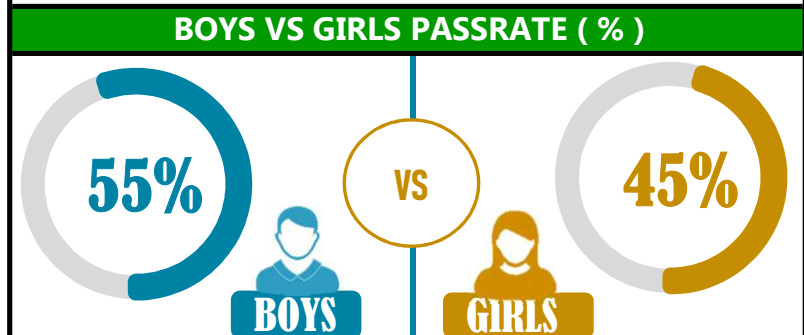

OVERALL GRADE ANALYSIS	NO.	SEATED	%
A	5	15	33%
B	9		60%
C	1		7%
D	0	0	0%
E	0		0%

OVERALL PERFORMANCE ANALYSIS		
REGISTERED	15	100%
SEATED	15	100%
ABSENTEES	0	0%
PASSED	15	100%
FAILED	0	0%