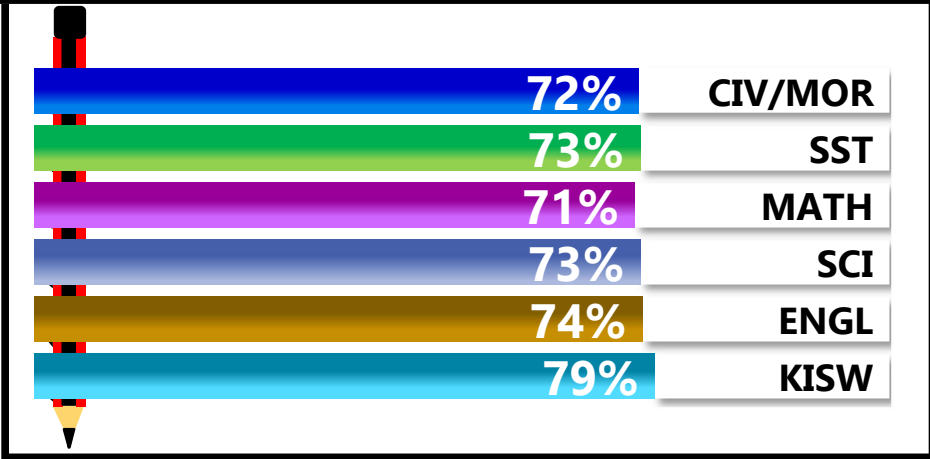

## SUBJECT PERFORMANCE ANALYSIS

SUBJECT NAME	AVG	%	RNK
KISWAHILI	39.7	79%	1
ENGLISH	36.9	74%	2
SCIENCE	36.5	73%	3
SOCIAL STUDIES	36.5	73%	4
CIVIC & MORAL	36.1	72%	5
MATHEMATICS	35.4	71%	6
BOYS/GIRLS PASS RATE	STD	AVG	%
BOYS	8	0.55	55%
GIRLS	7	0.45	45%